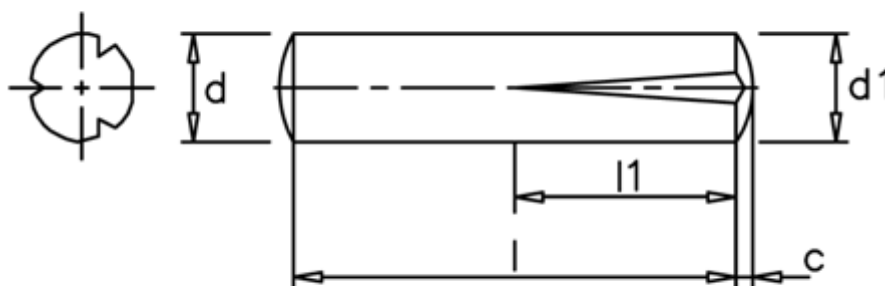

Article number: 08024140

Description: KLEE Slotted pin S2 6x65
Steel

Measures

c	= 0,9
d	= 6.0
d1	= 6.30
l1	= 1/2 l
Length	= 65